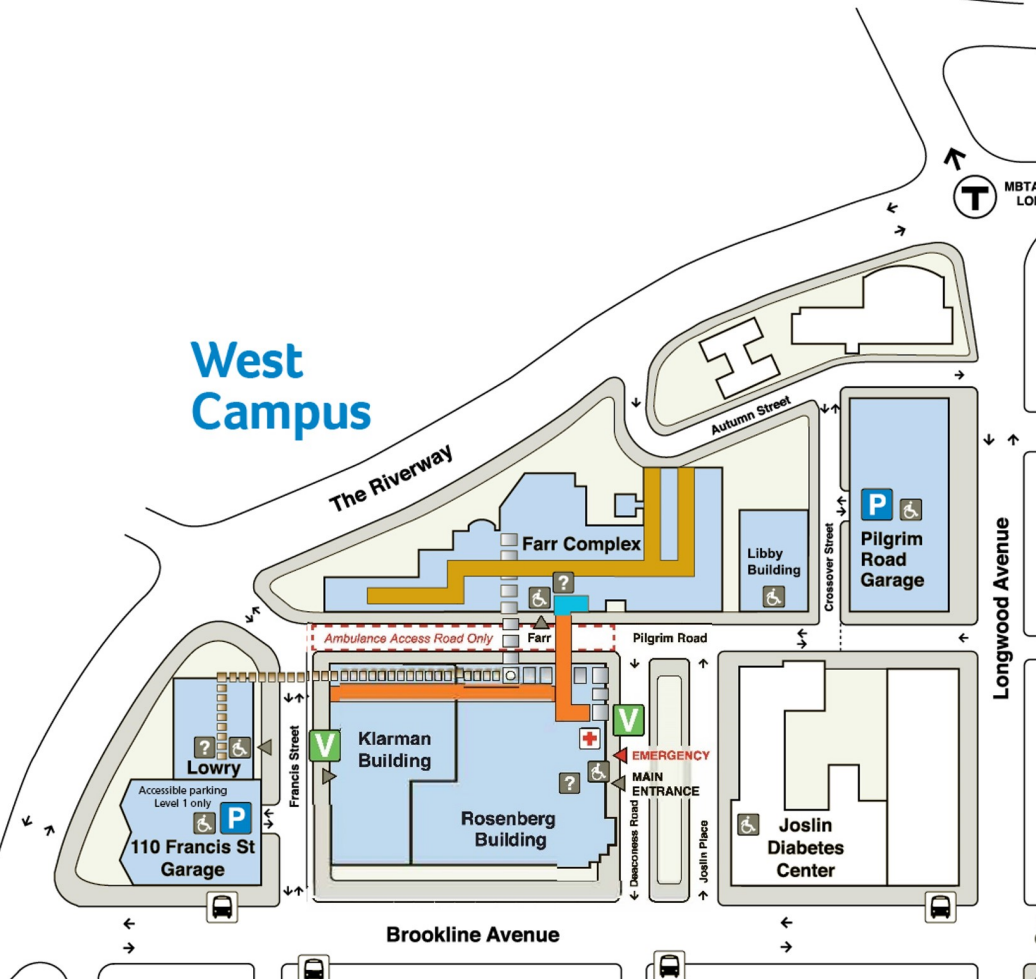

West Campus

Services

-  MBTA Bus Stop
-  Emergency Department
-  Entrance
-  All main entrances, parking garages and campus shuttle busses are accessible
-  Information
-  Valet Parking
-  Parking

0 75' 150' 300'

East Campus