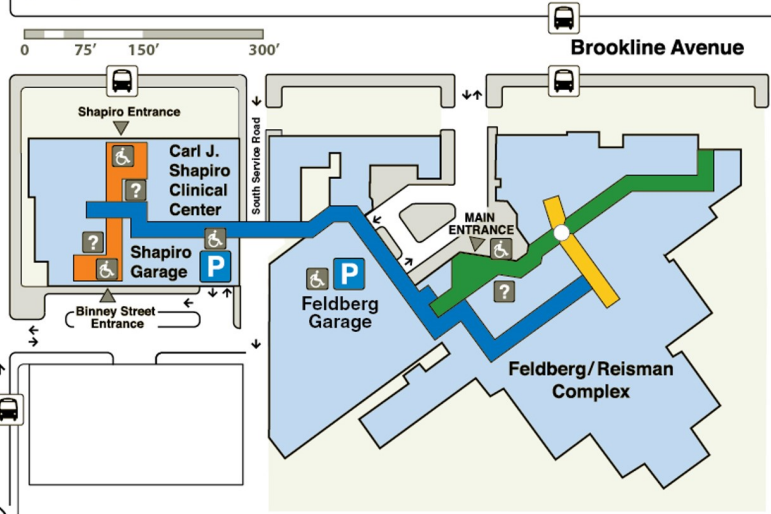

West Campus

Services

-  MBTA Bus Stop
-  Emergency Department
-  Entrance
-  All main entrances, parking garages and campus shuttle busses are accessible
-  Information
-  Valet Parking
-  Parking

0 75' 150' 300'

East Campus